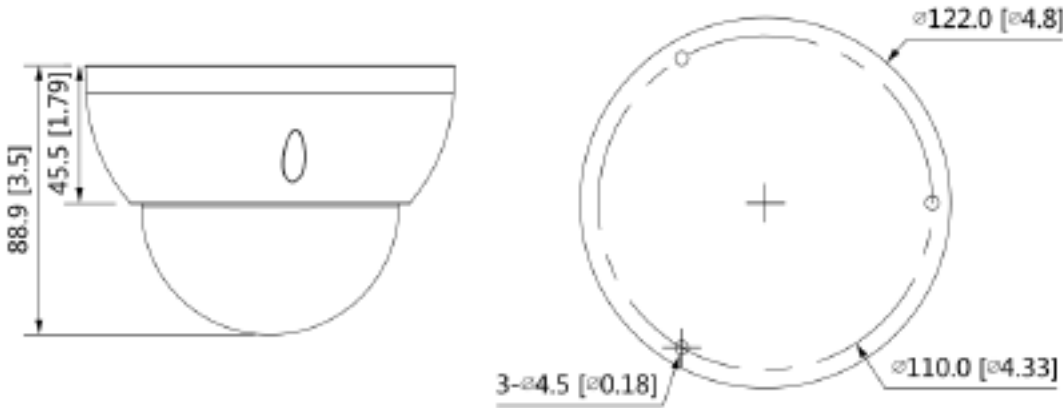

INSD05IRWUA

5MP Universal Auto-Focus Dome

Product Specifications

**INSX220C
Ceiling Mount**

Junction Mount	Wall Mount	Pole Mount
INSX137	INSX203	INSX203 + INSX152
Ceiling Mount		
INSX106 + INSX220C		

*Design and specifications are subjects to change without notice.